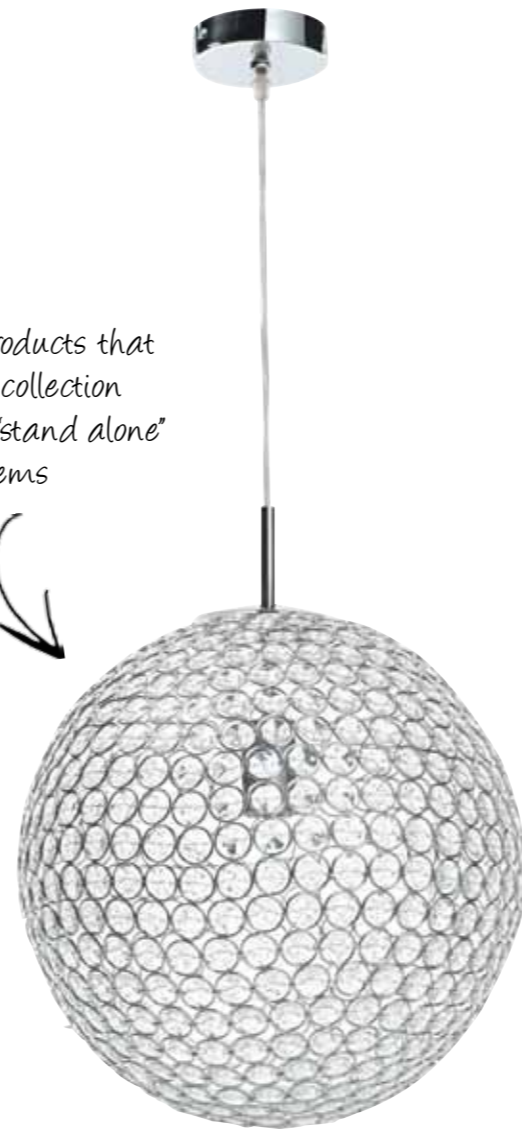

LOPEZ

The Lopez collection combines crystal shades with chrome detailing to give the perfect mix of contemporary and traditional styling. A versatile product family, these fittings can be used as standalone pieces or combined to give a complete lighting look. Crystal shades produce a dramatic, reflective light pattern

Mix of products that form a collection or can be "stand alone" items