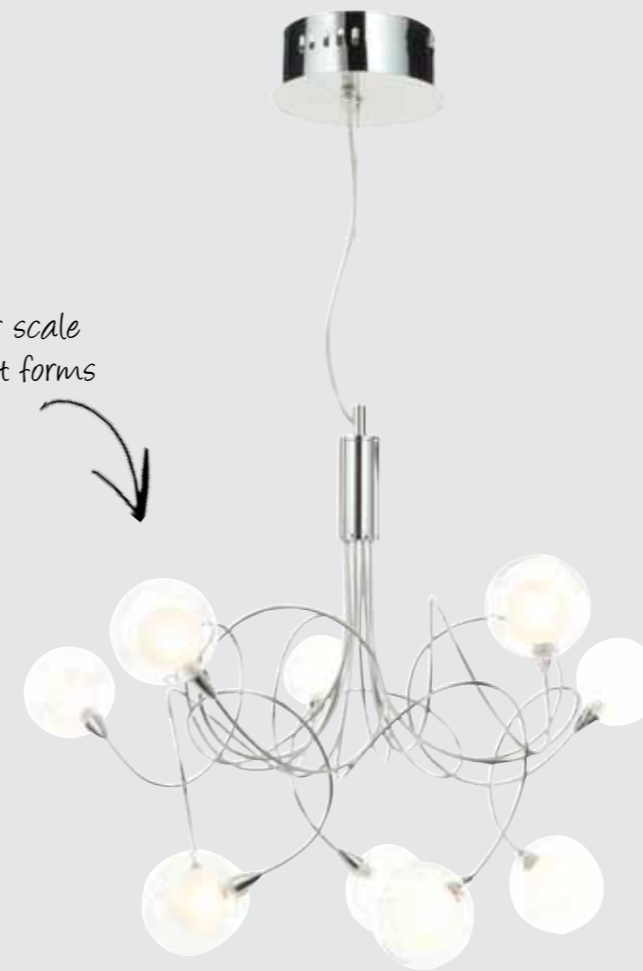

Larger scale pendant forms

Contemporary & commercial

Impressive random lighting effect