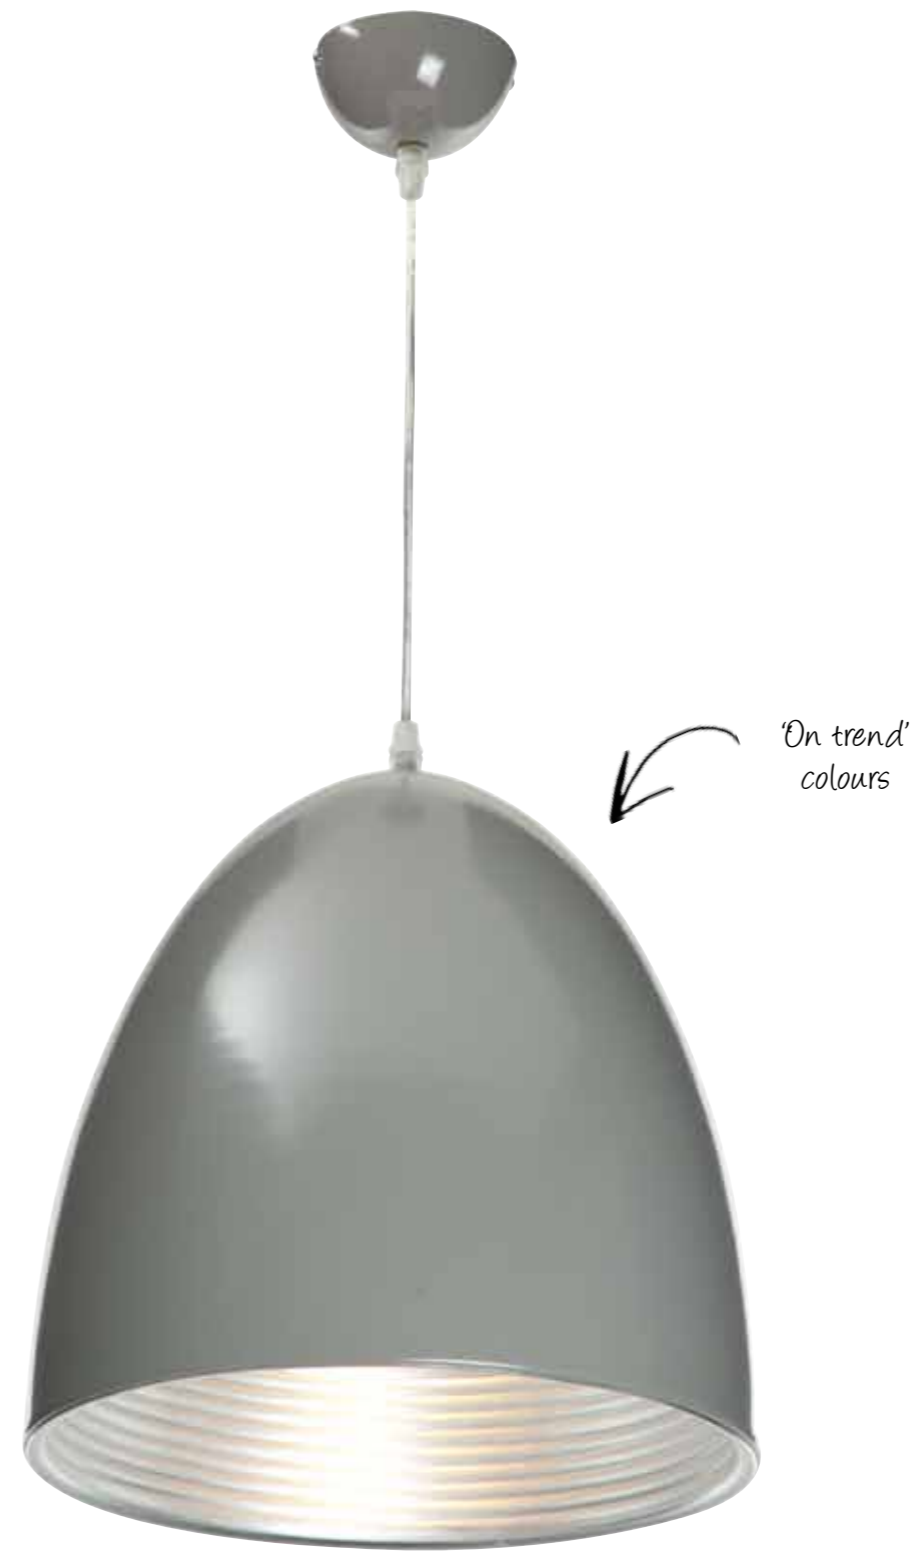

Range information

- Complete with fixing accessories
- Chrome
- Constructed from metal & glass

1lt single pendant - 49699

- Suitable for use with energy compatible lamps
- Dimmable
- 28W E27 Eco GLS (Required)
- 1300mm adjustable drop x 220mm diameter x 275mm length

Flush light - 50863

- Dimmable
- 2 x 28W E14 Eco golf (Required)
- 120mm projection x 305mm diameter

Floor lamp - 50714

- Supplied with inline foot switch
- 3 x 28W G9 clear capsule (Included)
- 1510mm height x 320mm diameter
- Not suitable for use with a dimmer switch

Table lamp - 50713

- Supplied with touch 3 stage dimmer switch
- 2 x 28W G9 clear capsule (Included)
- 430mm height x 180mm diameter

RIPPLE

The Ripple pendant light is a great choice for kitchens and dining rooms; simple, yet stylishly designed with modern colour choices and aluminium rippled interior

Ultra modern aluminium interior with ripple detail

Range information

- Suitable for use with energy compatible lamps
- Dimmable
- 28W E27 Eco GLS (Required)
- 360-1200mm adjustable drop x 300mm shade height x 300mm shade dia
- Constructed from metal